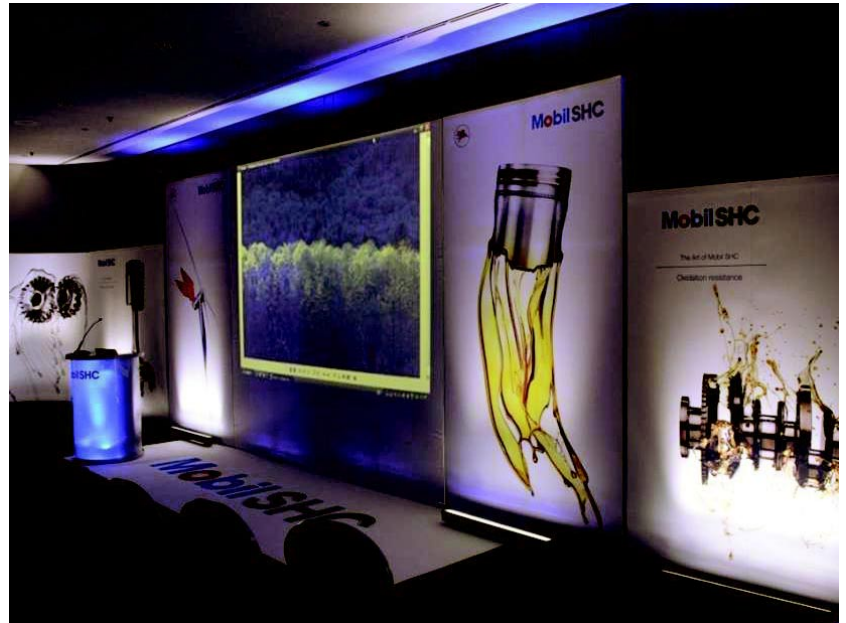

## The ultimate lightweight self-build fabric system

Ideal for shell scheme or freestanding stands, our silicone-edged tension fabric system is extremely portable and with our unique FAST-clamp connector, gives a tool-free assembly, making it 15 times faster to build than conventional tension fabric frameworks.

## Ideal for shell scheme stands or freestanding displays

Fabric is the latest addition to the ISOframe family. Silicone edged fabric simply glides into a channel in the metalwork to create a stunning, high impact display. Perfect for shell cladding or as a freestanding structure.

It is the ideal solution to shell scheme stands with added personality or for feature walls as part of a freestanding display.

## Easy mounting in a few steps

*Insert angle brackets into the profile.*

*Snap the FASTclamp closed to secure.*

*Repeat with the second profile.*

*A secure connection without any tools!*