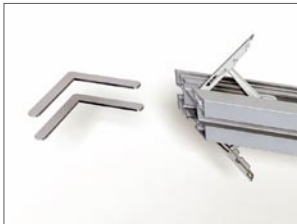

Easy mounting in a few steps

Insert angle brackets into the profile.