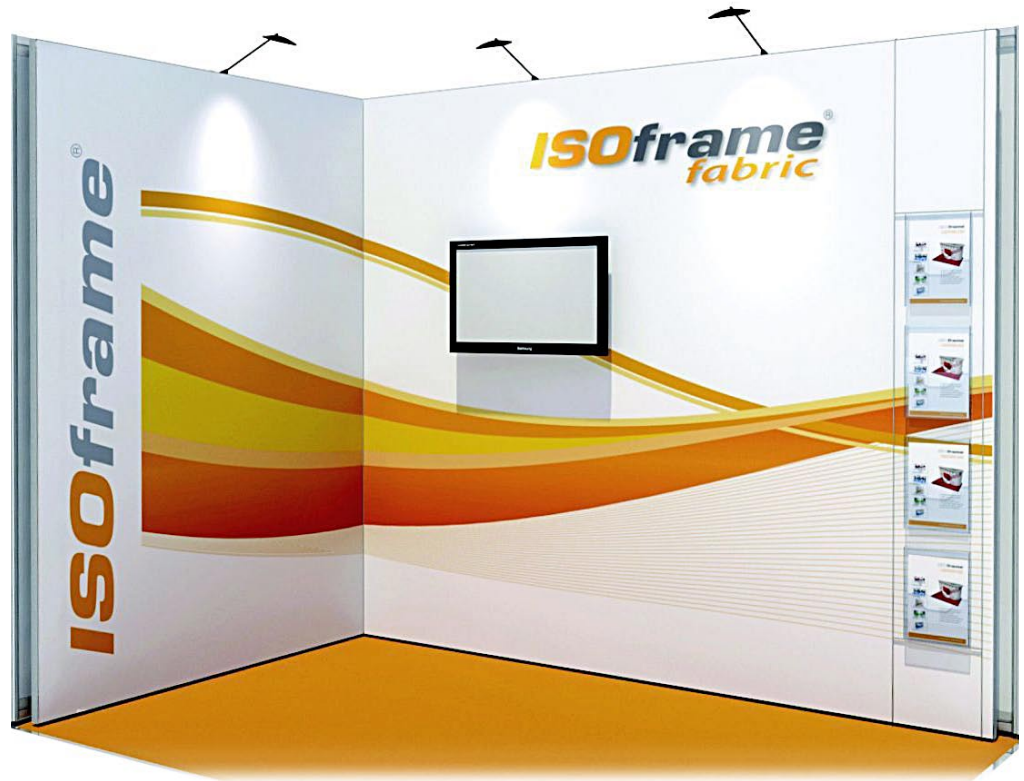

## The ultimate lightweight self-build fabric system

Ideal for shell scheme or freestanding stands, our silicone-edged tension fabric system is extremely portable and with our unique FAST-clamp connector, gives a tool-free assembly, making it 15 times faster to build than conventional tension fabric frameworks.

## Ideal for shell scheme stands or freestanding displays

Fabric is the latest addition to the ISOframe family. Silicone edged fabric simply glides into a channel in the metalwork to create a stunning, high impact display. Perfect for shell cladding or as a freestanding structure.

The system is our most portable yet; the fabric makes it possible to pack away the graphics in the smallest of spaces and the framework reduces down to easily fit in a car. Longer lengths can be used to reduce the number of components and cost. ISOframe Fabric is the fastest all-metal textile frame available. Our patented FASTclamp enables it to be built 15 times faster and without screws! ISOframe Fabric allows you to build your stand without leveling – it looks great even on the most uneven floor.